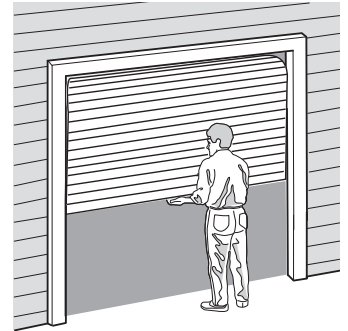

Minimum distance
from edge of curtain
to edge of door
bracket 45 mm